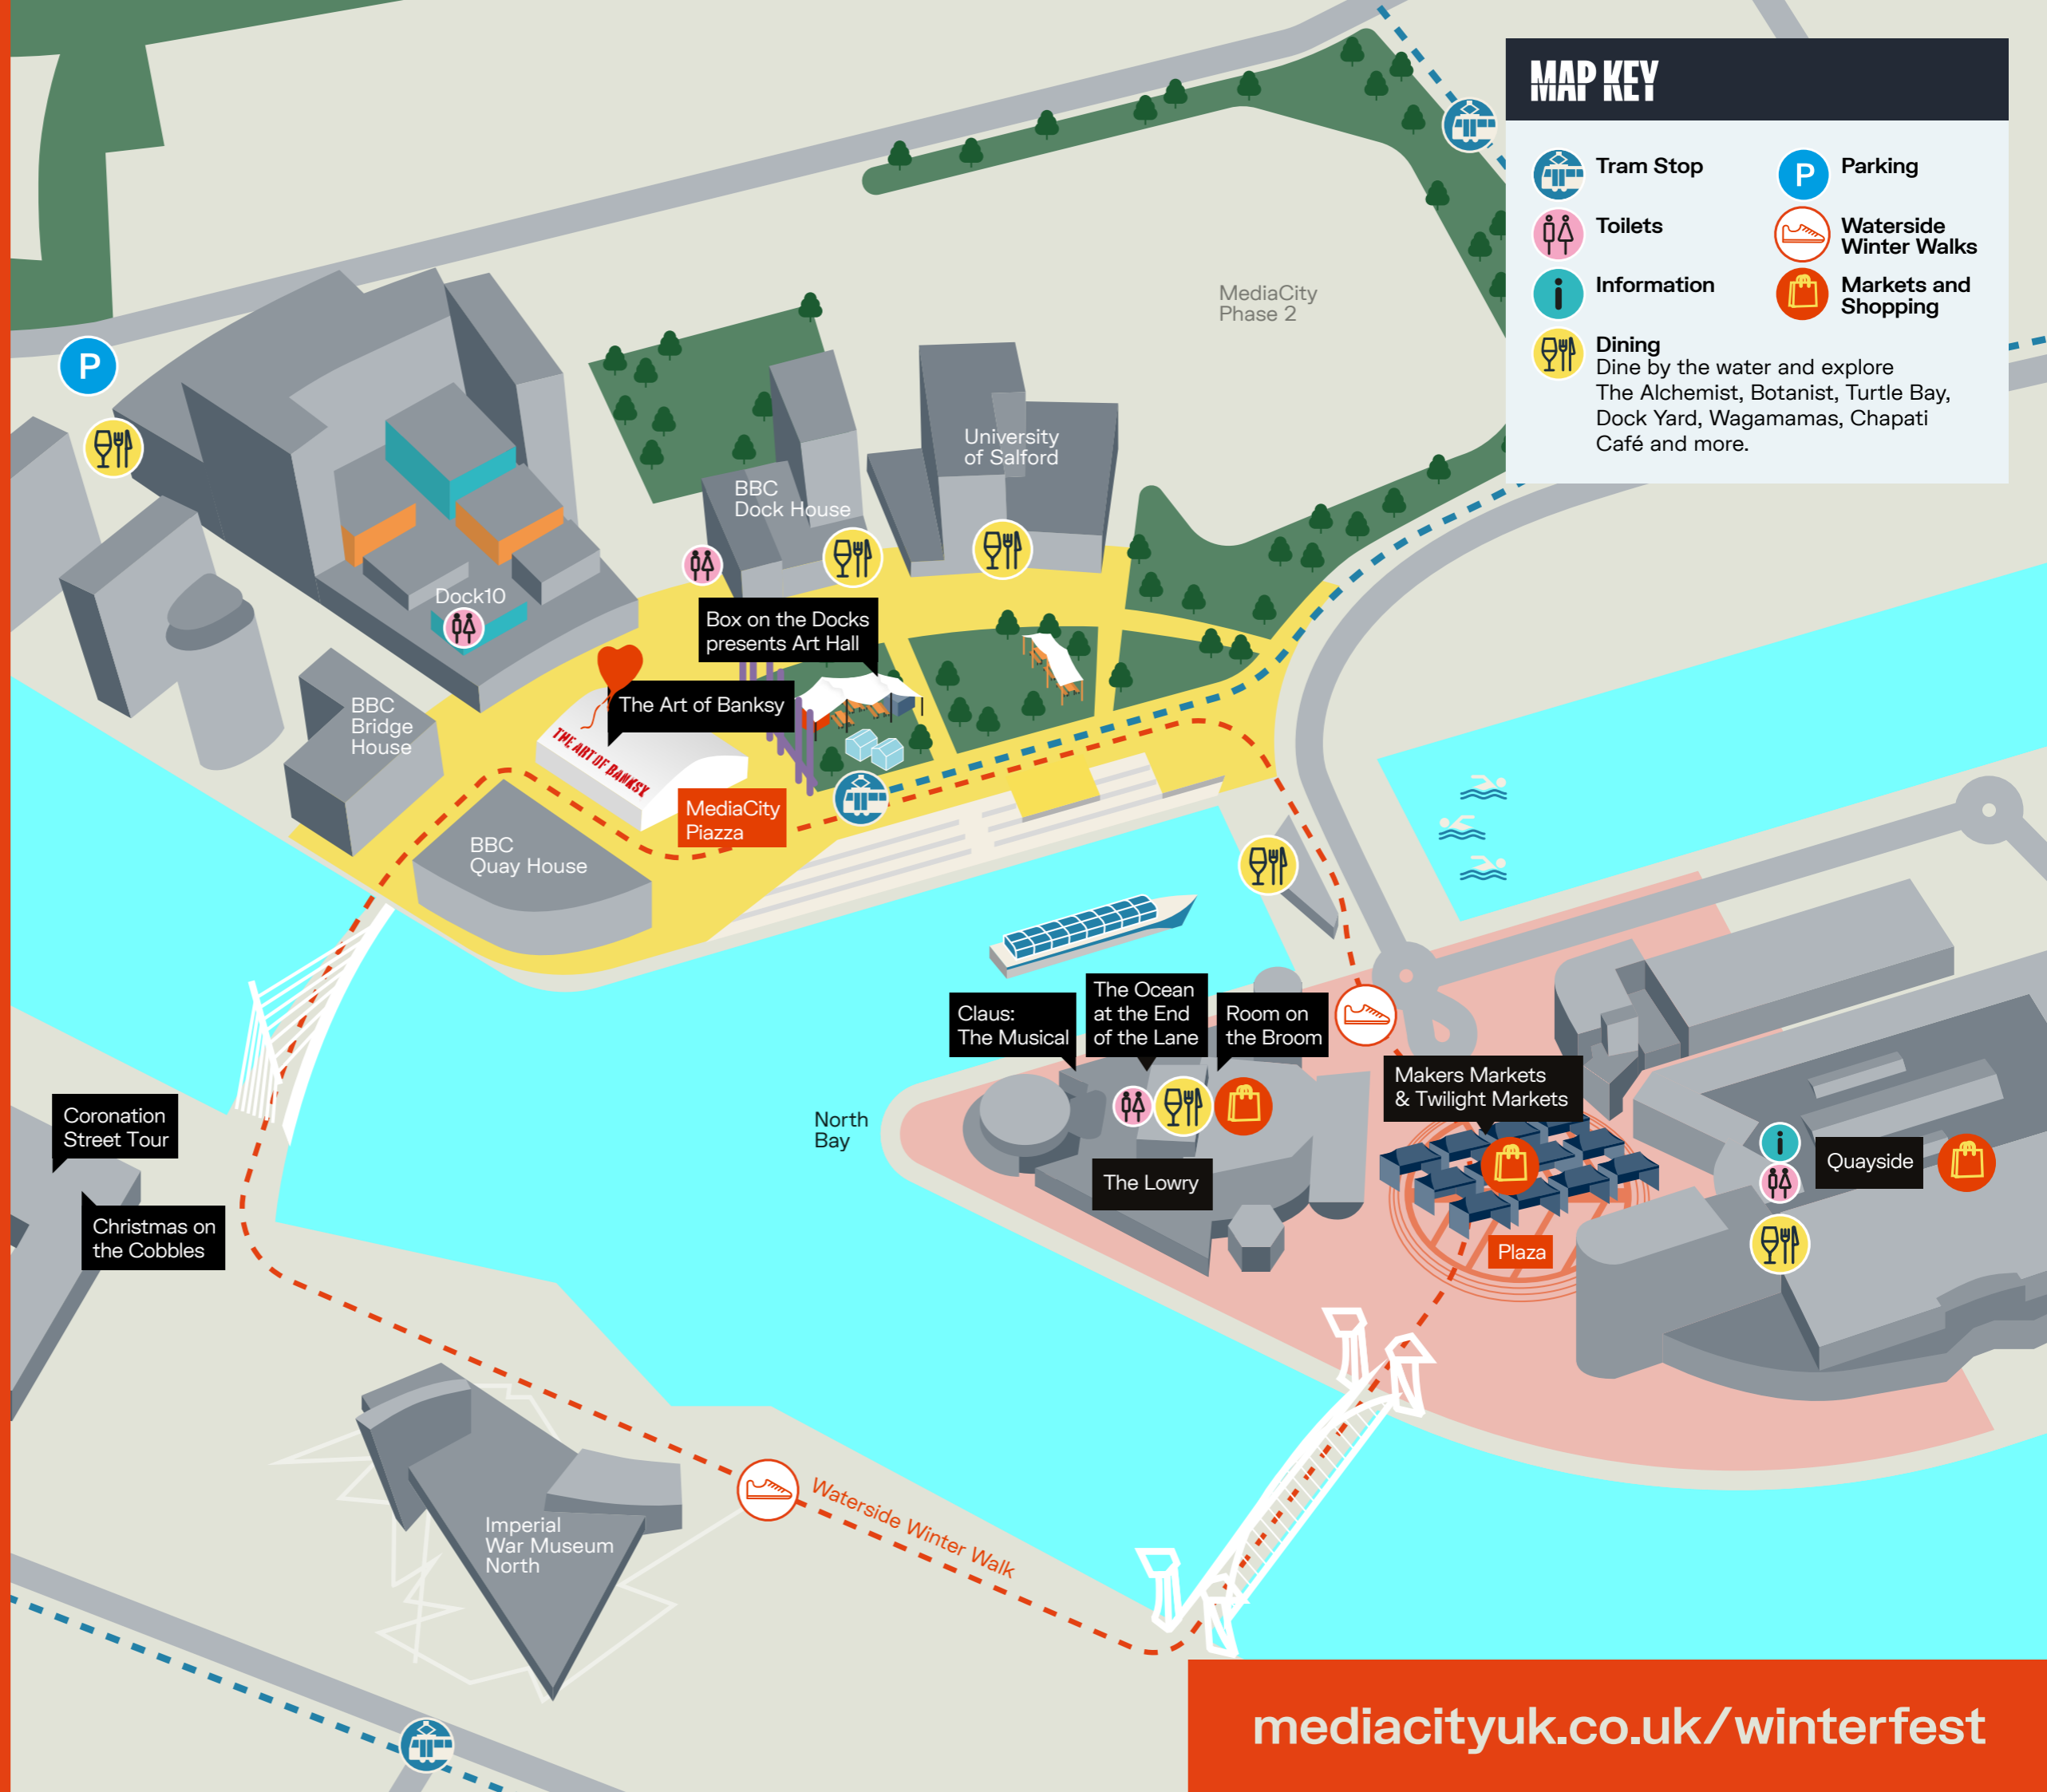

WINTERFEST MEDIA CITY

MAP KEY

 Tram Stop	 Parking
 Toilets	 Waterside Winter Walks
 Information	 Markets and Shopping
 Dining Dine by the water and explore The Alchemist, Botanist, Turtle Bay, Dock Yard, Wagamamas, Chapati Café and more.	

Spend the day.

mediacityuk.co.uk/winterfest